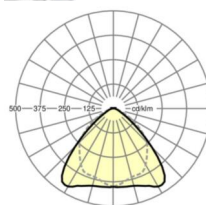

CHARACTERISTICS

Order number	19512024200
EAN number	4020863426874
Commodity code	94051190
Certification mark	IP 64, Protection class I, ENEC10 VDE, F, D, HACCP DIN10500/Food/IFS-application-related suitability/BRC, Indoor, CE
Impact resistance (IK rating)	IK03 (-20°C bis 30°C)
Ambient temperatur	ta -20°C to 30°C
Warranty period	5 years
State funding programs	BEG - Federal funding for efficient buildings (valid only for Germany)

ELECTRICAL ENGINEERING

Controller	Electronic driver (1 pcs.)
System output	96W
Mains voltage	230V/50Hz
Circuit breakers (inrush current)	13 pieces/B10, 22 pieces/B16, 22 pieces/C10, 37 pieces/C16
Energy efficiency class/light source	B

LIGHTING TECHNOLOGY

Placement	LED, Colour rendering/Light colour CRI $\geq$ 80 / 6500K
Colour tolerance (MacAdam)	3SDCM
Nominal luminous flux	15763lm
LED service life	50000h L80/B10 (Tq 30°C), 70000h L80/B50 (Tq 30°C)
Luminaire luminous efficiency	164lm/W
Beam angle	95° (C0) / 95° (C90)
UGR lat./long.	23.6 / 25.0

MECHANICS

Housing colour	traffic white RAL 9016
Dimensions (LxWxH/DxH)	2299mm x 55mm x 37mm
Weight (net)	2.2kg
Type of installation	Mounting rail system installation, Light structure

Dimensions

L	2299 mm	Length
B	55 mm	Width
H	37 mm	Height

DEEP-LINK

<https://www.regiolux.de/en/article/19512024200>

Reference	LED 16000lm 865
η_{LB}	100 %
$\Phi_{\downarrow/\uparrow}$	98 % / 2 %
UGR lat./long.	23.6 / 25.0